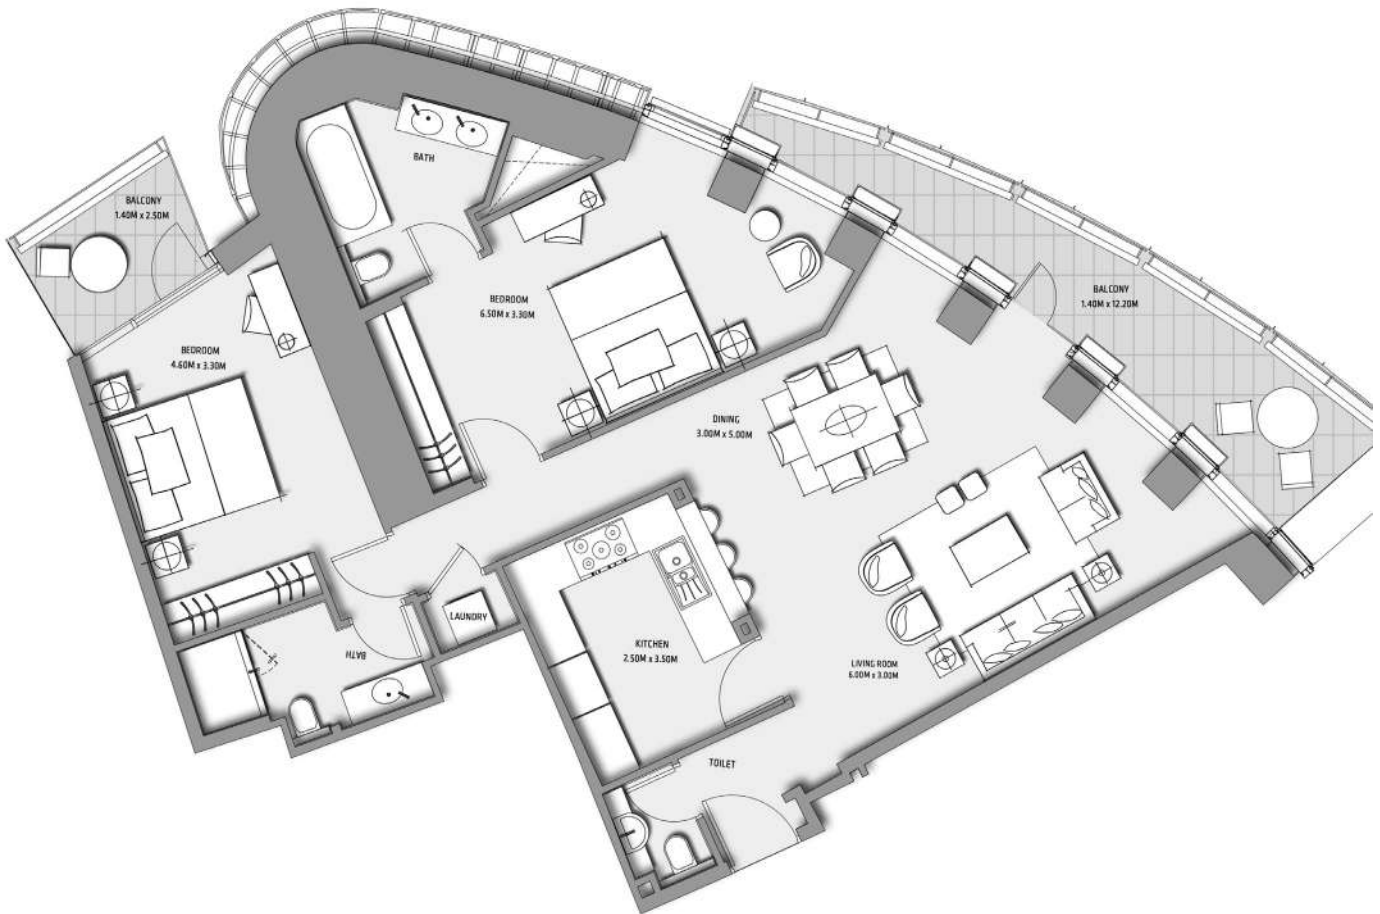

LEVEL 64

UNIT 06

SUITE AREA:
BALCONY AREA:
TOTAL AREA:

156.02 SQ.M (1679 SQ.FT)
10.62 SQ.M (114 SQ.FT)
166.64 SQ.M (1793 SQ.FT)

2 BEDROOMS

TOWER 1

LEVEL 64

UNIT 07