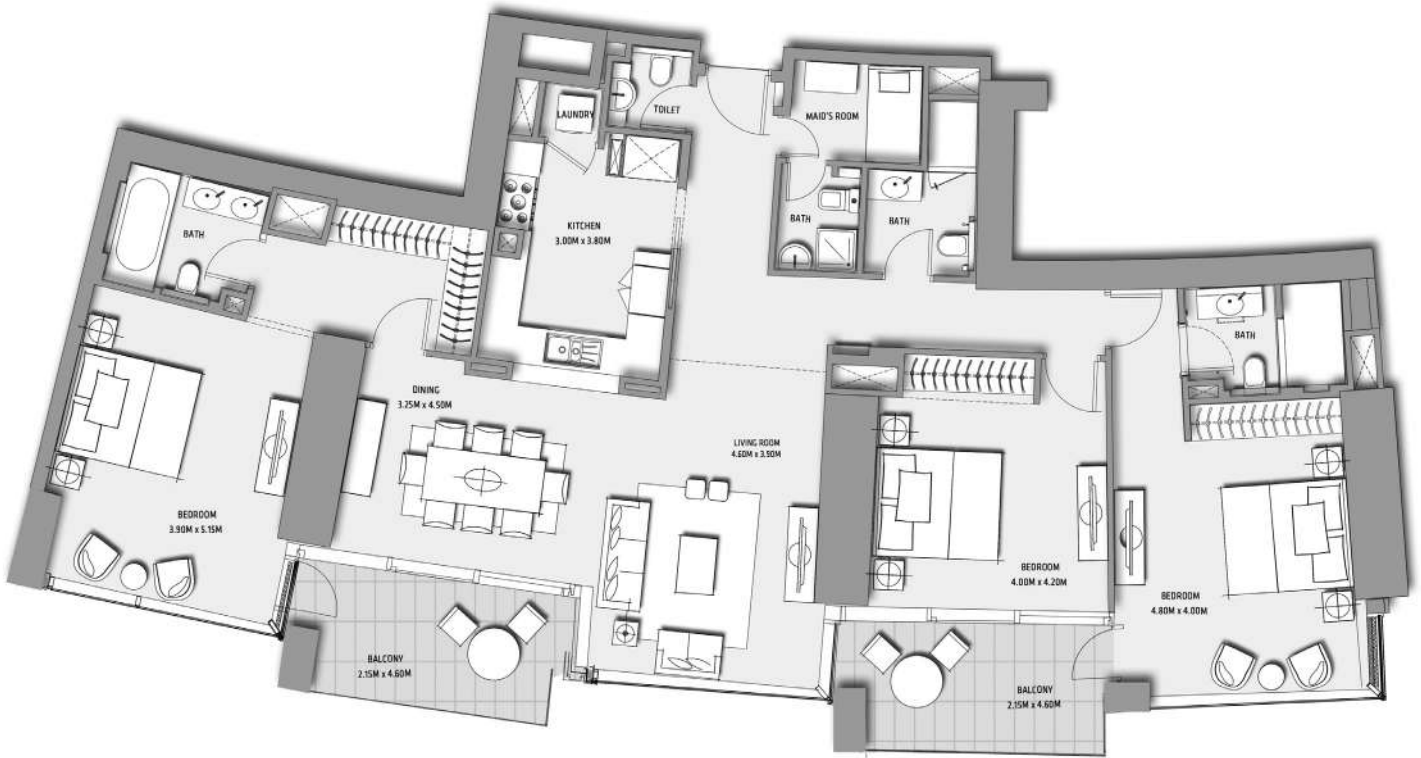

SUITE AREA:
BALCONY AREA:

150.09 SQ.M (1616 SQ.FT)
18.93 SQ.M (204 SQ.FT)

TOTAL AREA:

169.02 SQ.M (1820 SQ.FT)

3 BEDROOMS

TOWER 1

LEVEL 64

UNIT 04