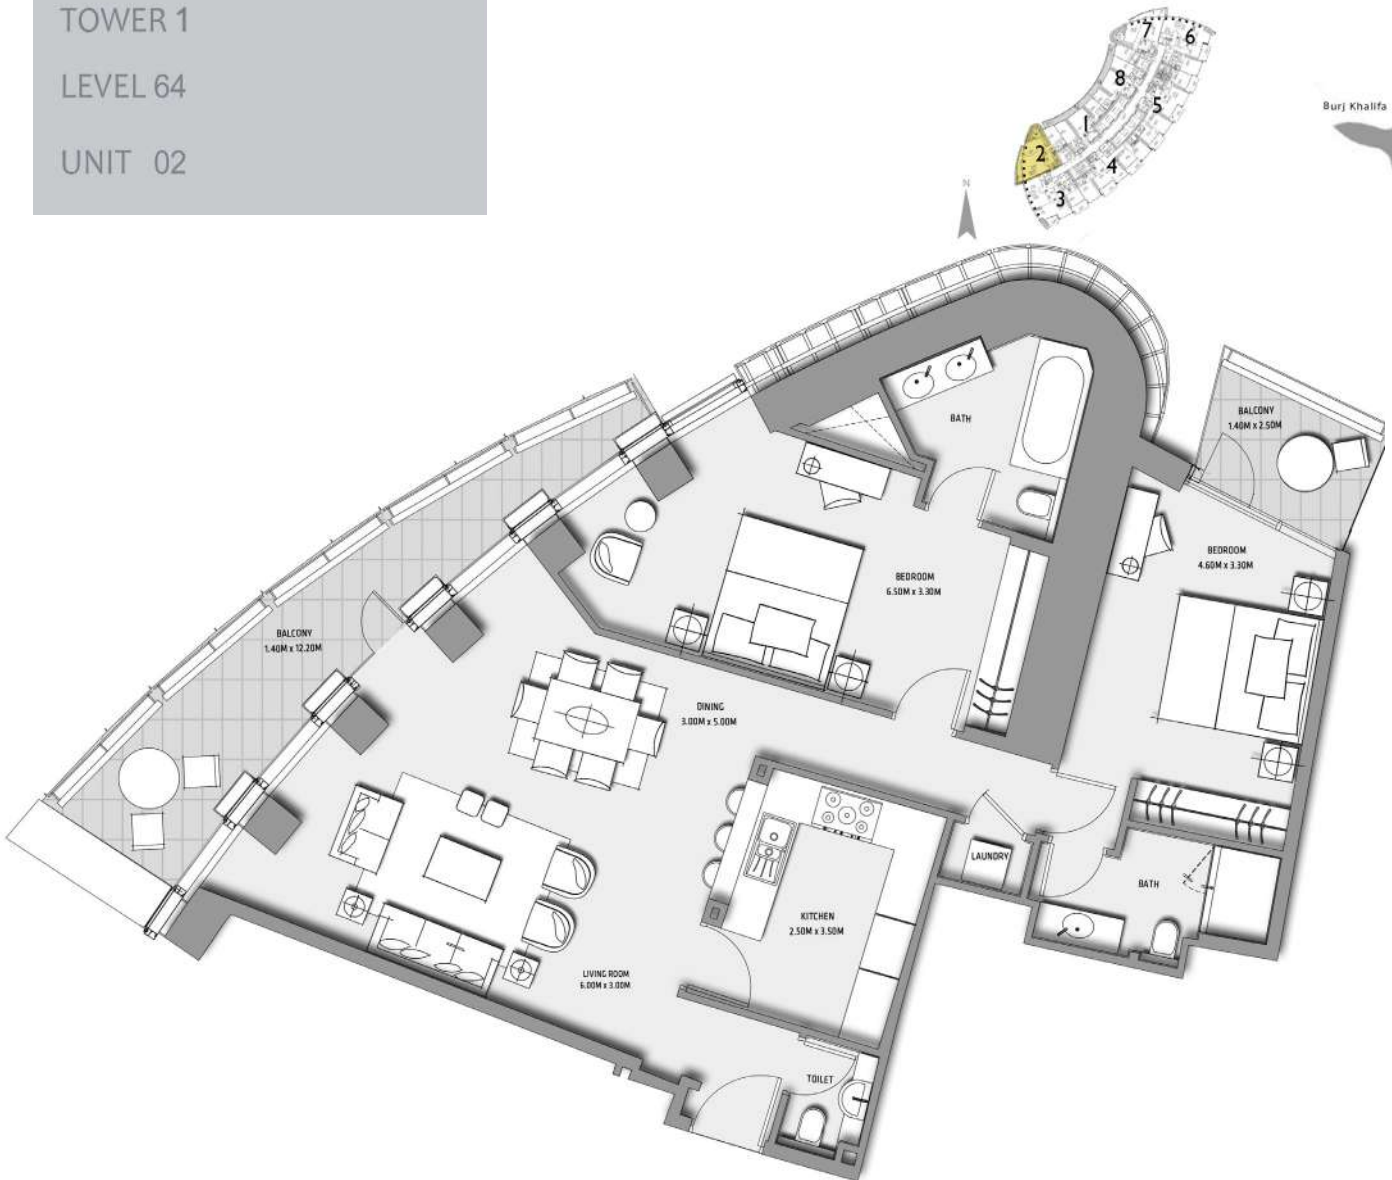

107.36 SQ.M (1156 SQ.FT)
22.17 SQ.M (239 SQ.FT)

TOTAL AREA:

129.53 SQ.M (1395 SQ.FT)

2 BEDROOMS

TOWER 1

LEVEL 64

UNIT 02

SUITE AREA:
BALCONY AREA: