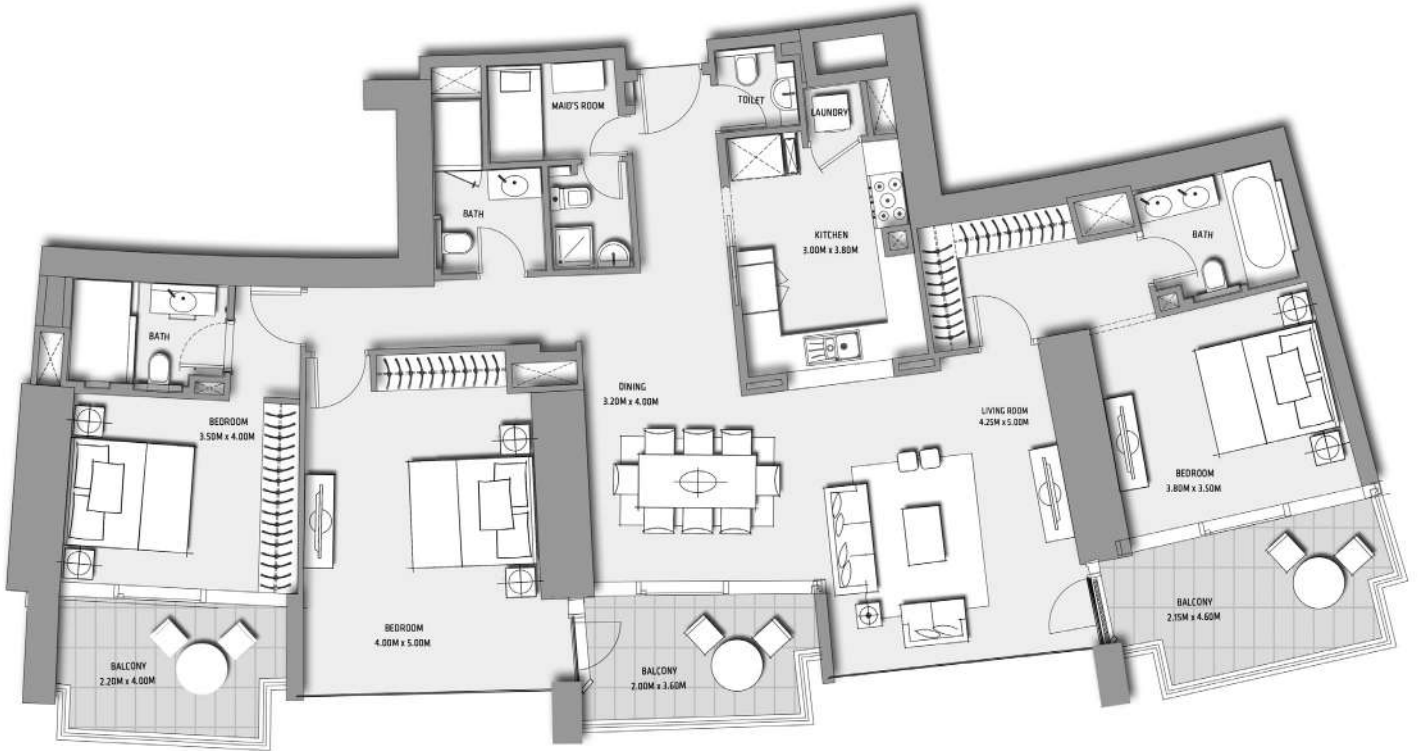

3 BEDROOMS

TOWER 1

LEVEL 64

UNIT 05

SUITE AREA:
BALCONY AREA:

TOTAL AREA:

163.83 SQ.M (1763 SQ.FT)

31.54 SQ.M (339 SQ.FT)

195.39 SQ.M (2102 SQ.FT)