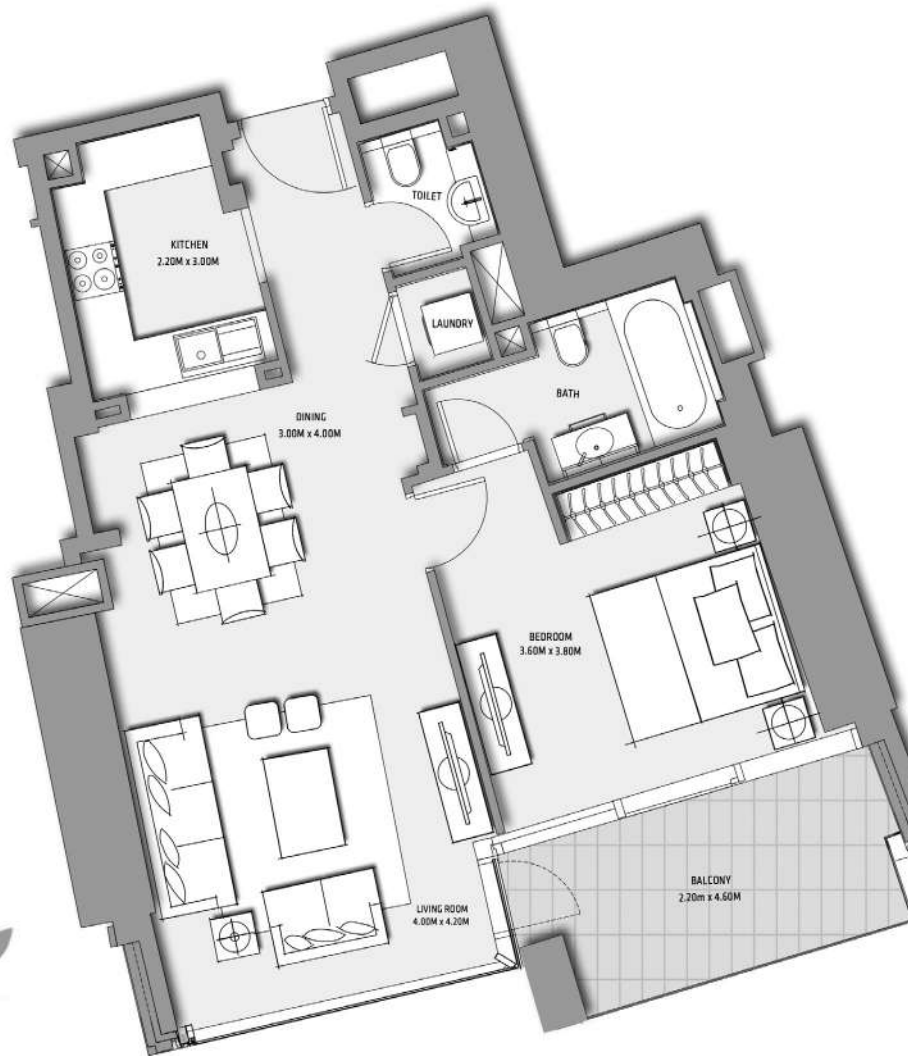

برج فيستا
BURJ VISTA

FLOOR PLAN
Tower 1

1 BEDROOM

TOWER 1

LEVEL 03

UNIT 05

Burj Khalifa

SUITE AREA:
BALCONY AREA:

TOTAL AREA:

71.15 SQ.M (766 SQ.FT)
10.57 SQ.M (114 SQ.FT)

81.72 SQ.M (880 SQ.FT)

2 BEDROOMS

TOWER 1

LEVEL 03

UNIT 06

SUITE AREA:
BALCONY AREA:

131.75 SQ.M (1418 SQ.FT)
21.19 SQ.M (228 SQ.FT)

TOTAL AREA:

152.94 SQ.M (1646 SQ.FT)

1 BEDROOM

TOWER 1

LEVEL 03

UNIT 07

Burj Khalifa

SUITE AREA:
BALCONY AREA:
TOTAL AREA:

71.9 SQ.M (774 SQ.FT)
10.44 SQ.M (112 SQ.FT)
82.34 SQ.M (886 SQ.FT)

3 BEDROOMS

TOWER 1

LEVEL 03

UNIT 08

Burj Khalifa

SUITE AREA:
BALCONY AREA: