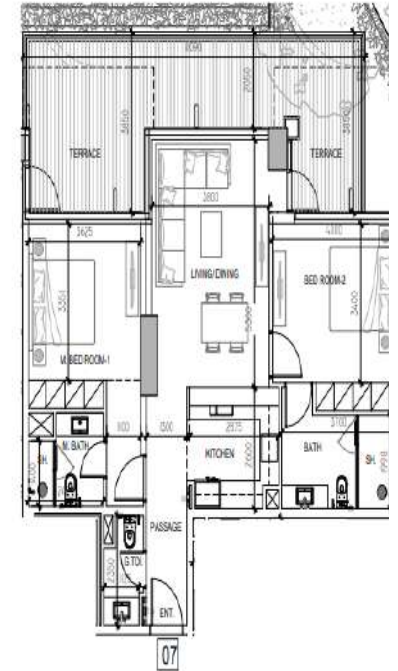

APARTMENT - 2 BED ROOM - TYPE 2B-A

	SQ.MT	SQ.FT
UNIT AREA	84.89	913.28
TERRACE AREA	33.34	358.87
TOTAL AREA	118.23	1272.15

1ST FLOOR
KEY PLAN