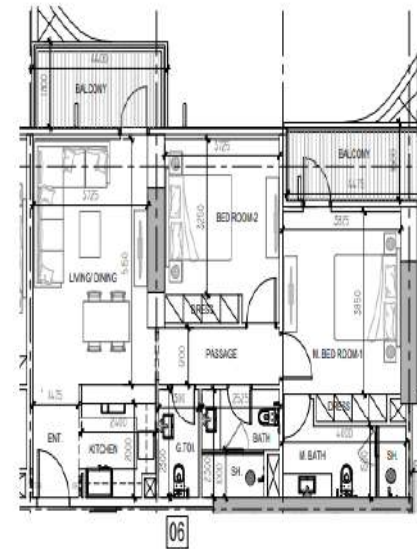

# LAYOUTS

**DAMAC**

BRANDED BY  
**ZUHAIR MURAD**

APARTMENT - 2 BED ROOM - TYPE 2B -A3

	SQ.MT.	SQ.FT.
UNIT AREA	17.05	182.39
BALCONY AREA	0.59	200.10
TOTAL AREA	180.14	1142.48

APARTMENT - 2 BED ROOM - TYPE 2B -A2