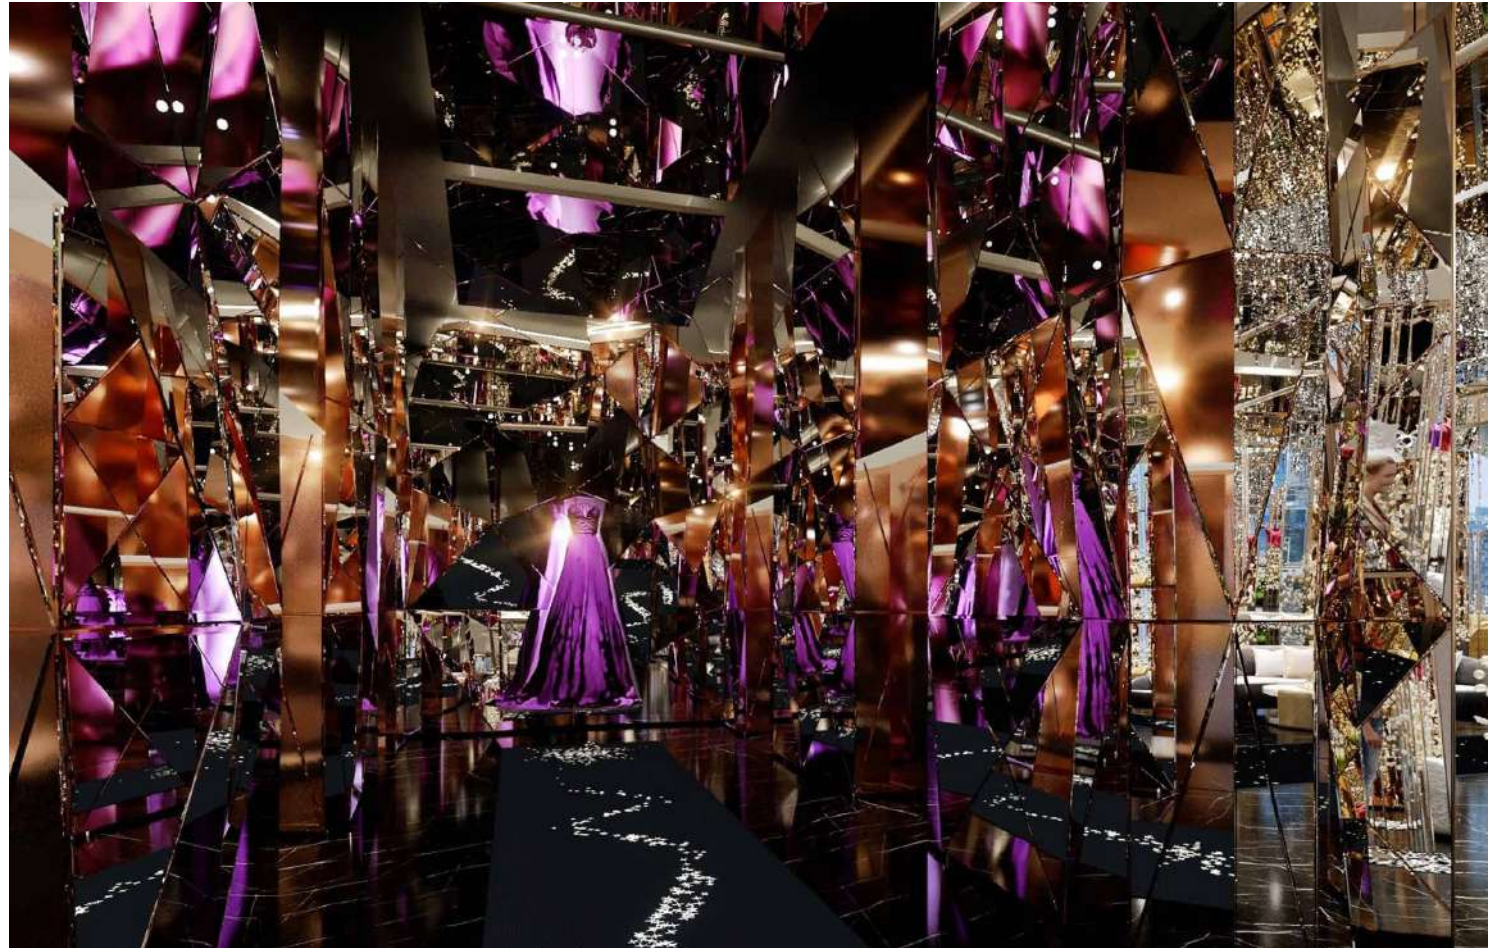

# GRAND LOBBY

**DAMAC**

BRANDED BY  
**ZUHAIR MURAD**

Lobby Height – 5 Meters

# GRAND LOBBY

**DAMAC**

BRANDED BY  
**ZUHAIR MURAD**