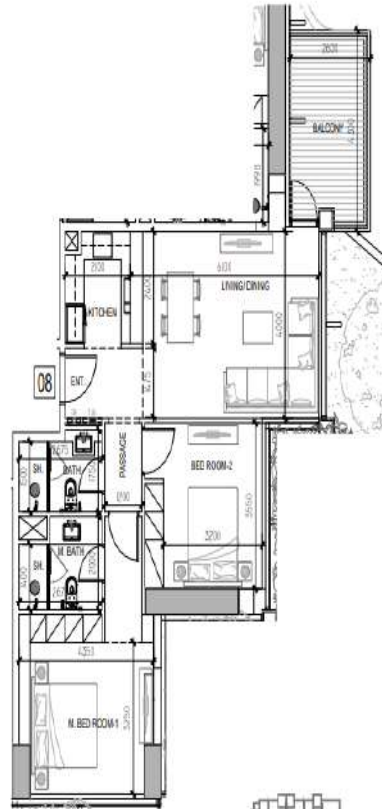

## SECRET DOORS

1ST-25TH FLOOR

# LAYOUTS

**DAMAC**

BRANDED BY  
**ZUHAIR MURAD**

APARTMENT - 2 BED ROOM - TYPE 2B -A3

	SQ.MT.	SQ.FT.
UNIT AREA	17.05	182.39
BALCONY AREA	0.59	200.10
TOTAL AREA	180.14	1142.48

APARTMENT - 2 BED ROOM - TYPE 2B -A2

# LAYOUTS

**DAMAC**

BRANDED BY  
**ZUHAIR MURAD**

APARTMENT - 2 BED ROOM - TYPE 2B-C

	SQ.MT	SQ.FT
UNIT AREA	87.38	940.24
BALCONY AREA	13.47	145.70
TOTAL AREA	100.85	1085.94

1ST FLOOR  
KEY PLAN

APARTMENT - 2 BED ROOM - TYPE 2B-B