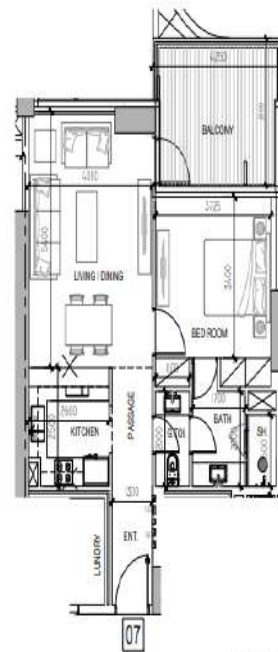

## SECRET DOORS

1ST-25TH FLOOR

# ELEGANCE

TOWER

**2 BEDROOM - A**  
LEVEL 1

SALEABLE AREA:  
128.17 SQ.M - 1379.61 SQ.FT

**2 BEDROOM - A3**  
LEVEL 2-9 / 11-15 / 17-25

SALEABLE AREA:  
107.08 SQ.M - 1152.60 SQ.FT

# LAYOUTS

**DAMAC**

BRANDED BY  
**ZUHAIR MURAD**

APARTMENT - 1 BED ROOM-TYPE 1B-C

	SQ.MT.	SQ.FT.
UNIT AREA	43.38	463.22
BALCONY AREA	12.22	131.94
TOTAL AREA	75.61	813.87

APARTMENT - 1 BED ROOM-TYPE 1B-B

	SQ.MT.	SQ.FT.
UNIT AREA	58.11	628.94
BALCONY AREA	12.32	133.18
TOTAL AREA	70.43	754.34