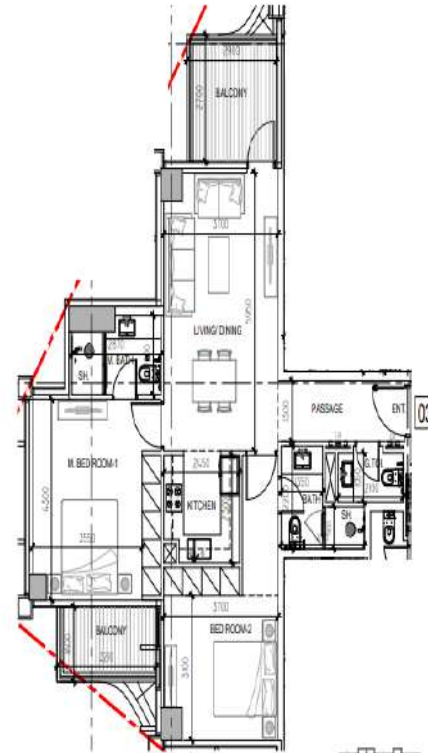

# LAYOUTS

**DAMAC**

BRANDED BY  
**ZUHAIR MURAD**

APARTMENT - 2 BED ROOM - TYPE 2B-C

	SQ.MT	SQ.FT
UNIT AREA	87.38	940.24
BALCONY AREA	13.47	145.70
TOTAL AREA	100.85	1085.94

1ST FLOOR  
KEY PLAN

APARTMENT - 2 BED ROOM - TYPE 2B-B