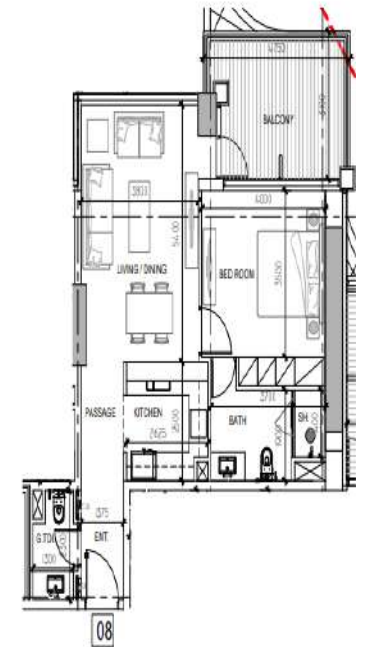

## SECRET DOORS

1ST-25TH FLOOR

# LAYOUTS

**DAMAC**

BRANDED BY  
**ZUHAIR MURAD**

APARTMENT - 1 BED ROOM-TYPE 1B-F

	SQ.MT	SQ.FT.
UNIT AREA	68.59	608.12
BALCONY AREA	2.20	131.32
TOTAL AREA	70.79	740.44

APARTMENT - 1 BED ROOM-TYPE 1B-E

	SQ.MT	SQ.FT.
UNIT AREA	60.31	655.44
BALCONY AREA	10.44	112.98
TOTAL AREA	70.75	768.42