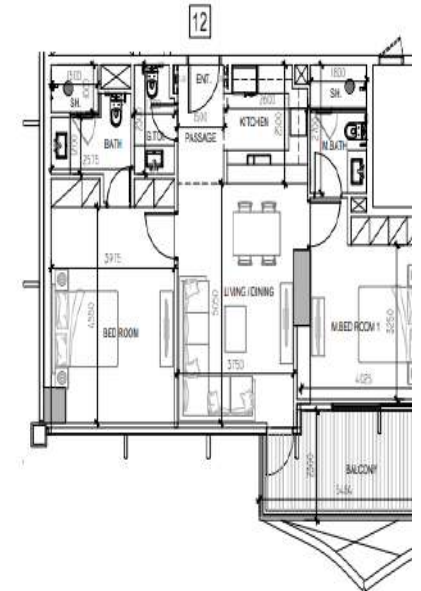

## SECRET DOORS

1ST-25TH FLOOR

# LAYOUTS

**DAMAC**

BRANDED BY  
**ZUHAIR MURAD**

APARTMENT - 1 BED ROOM-TYPE 1B-C

	SQ.MT.	SQ.FT.
UNIT AREA	43.38	463.22
BALCONY AREA	12.22	131.94
TOTAL AREA	75.61	813.87

APARTMENT - 1 BED ROOM-TYPE 1B-B

	SQ.MT.	SQ.FT.
UNIT AREA	58.11	628.94
BALCONY AREA	12.32	133.18
TOTAL AREA	70.43	754.34