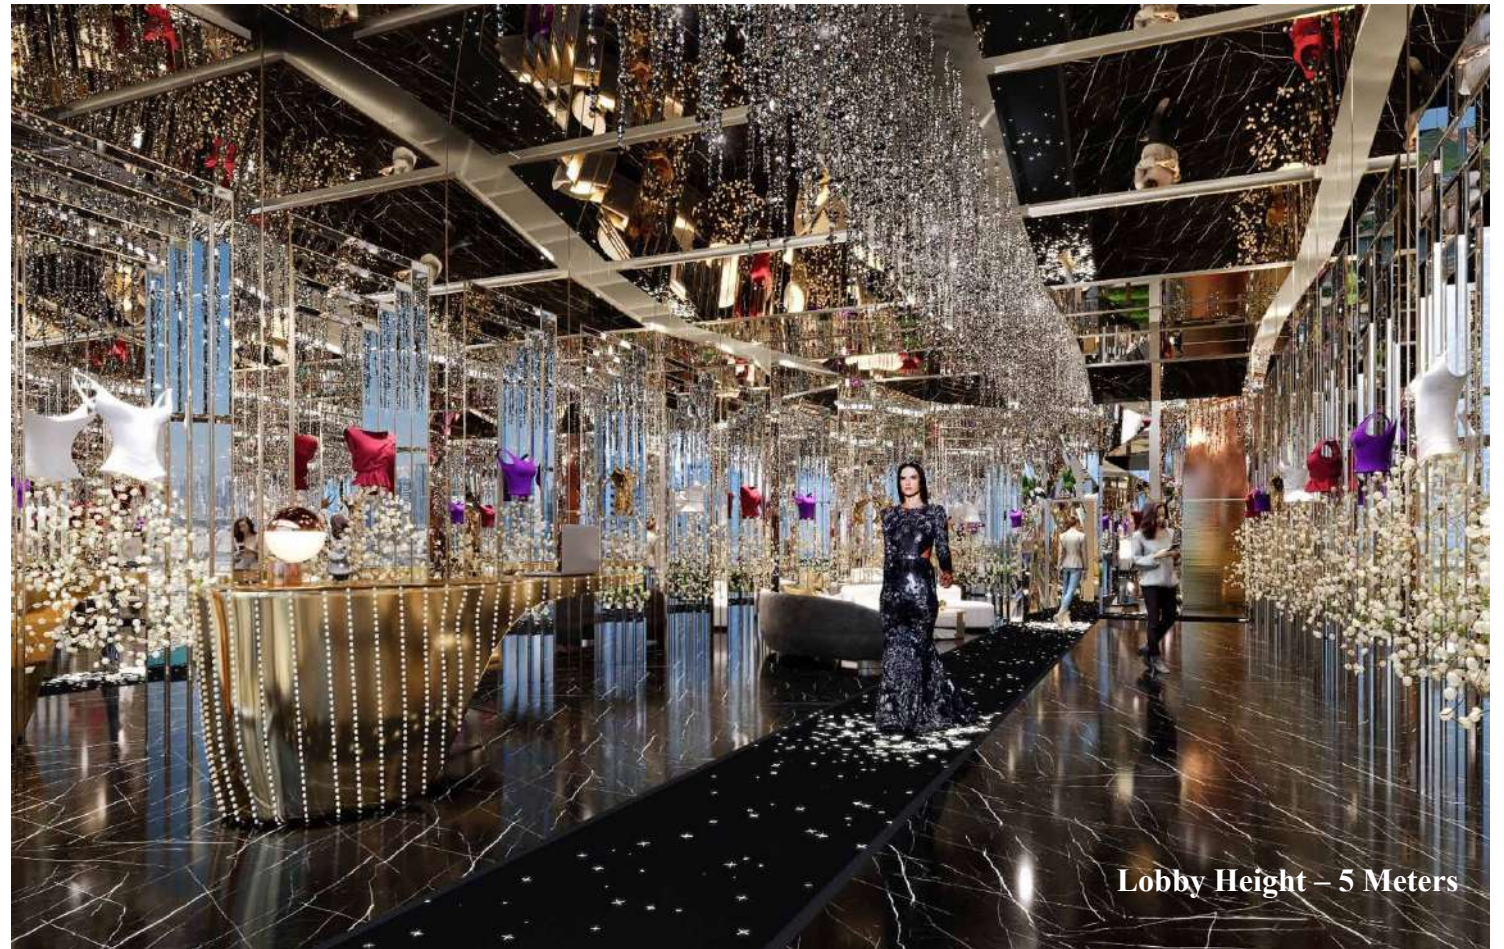

# GRAND LOBBY

**DAMAC**

BRANDED BY  
**ZUHAIR MURAD**

Lobby Height – 5 Meters