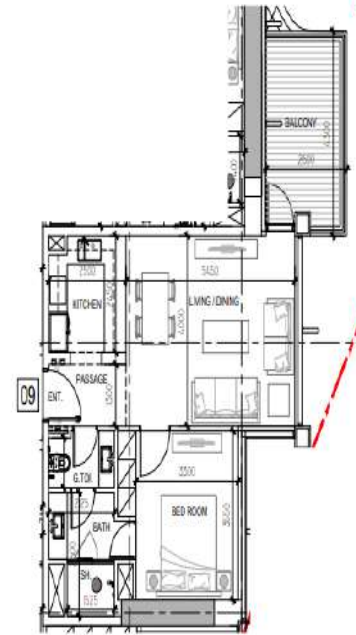

## SECRET DOORS

1ST-25TH FLOOR

# LAYOUTS

**DAMAC**

BRANDED BY  
**ZUHAIR MURAD**

APARTMENT - 1 BED ROOM-TYPE 1B-F

	SQ.MT	SQ.FT.
UNIT AREA	68.59	608.12
BALCONY AREA	2.20	131.32
TOTAL AREA	70.79	740.44

APARTMENT - 1 BED ROOM-TYPE 1B-E

	SQ.MT	SQ.FT.
UNIT AREA	60.31	655.44
BALCONY AREA	10.44	112.98
TOTAL AREA	70.75	768.42