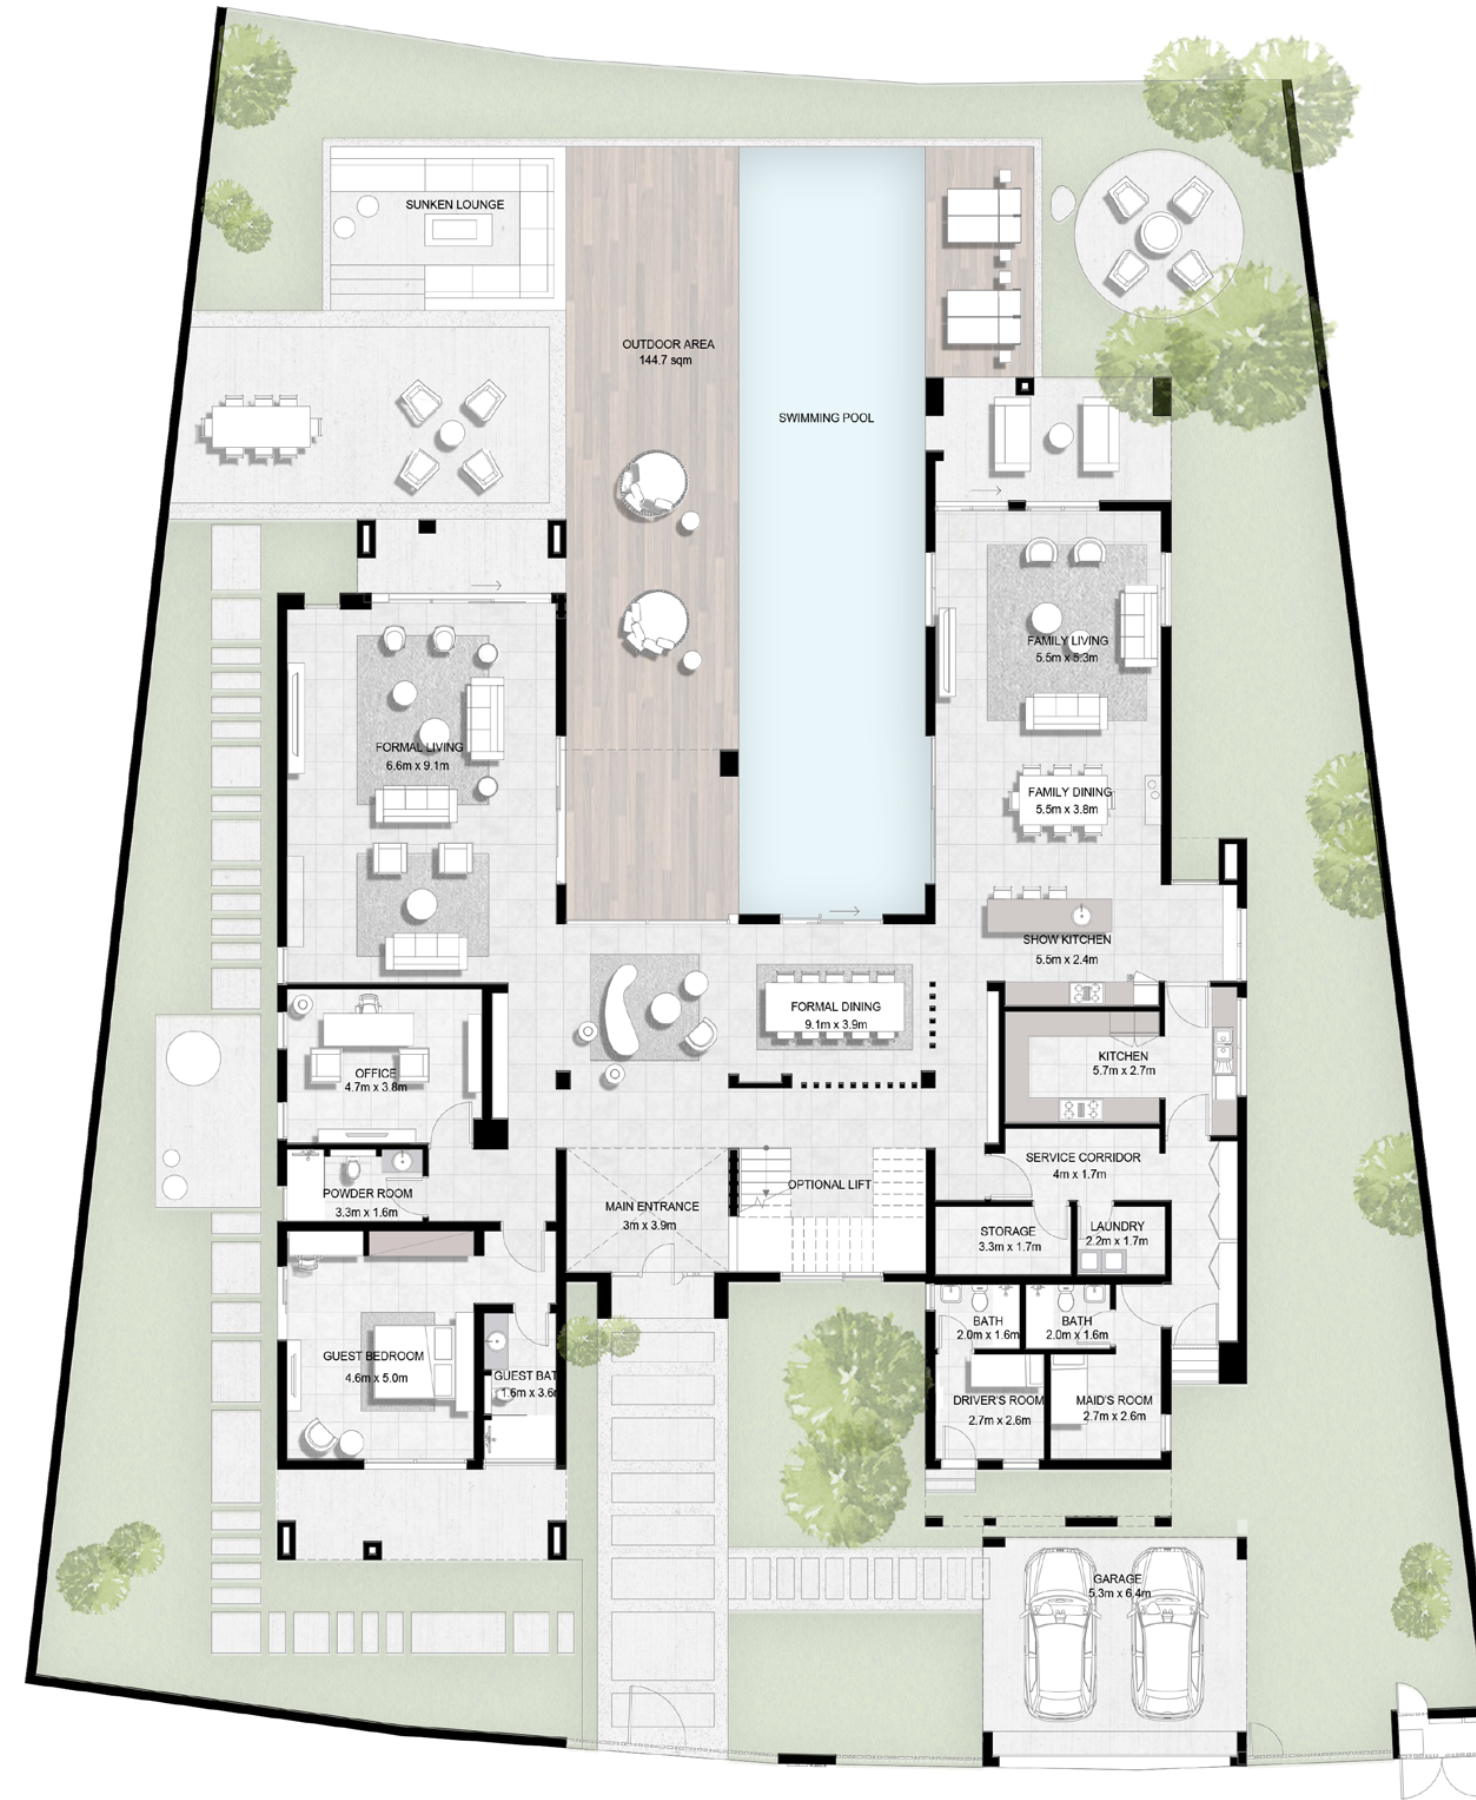

DUBAI HILLS ESTATE

MAJESTIC VISTAS

ALBATROSS COLLECTION

GROUND FLOOR	490.29 SQM	5277.48 SQFT
FIRST FLOOR	442.09 SQM	4758.66 SQFT
TOTAL BUA	932.38 SQM	10036.14 SQFT

GROUND FLOOR