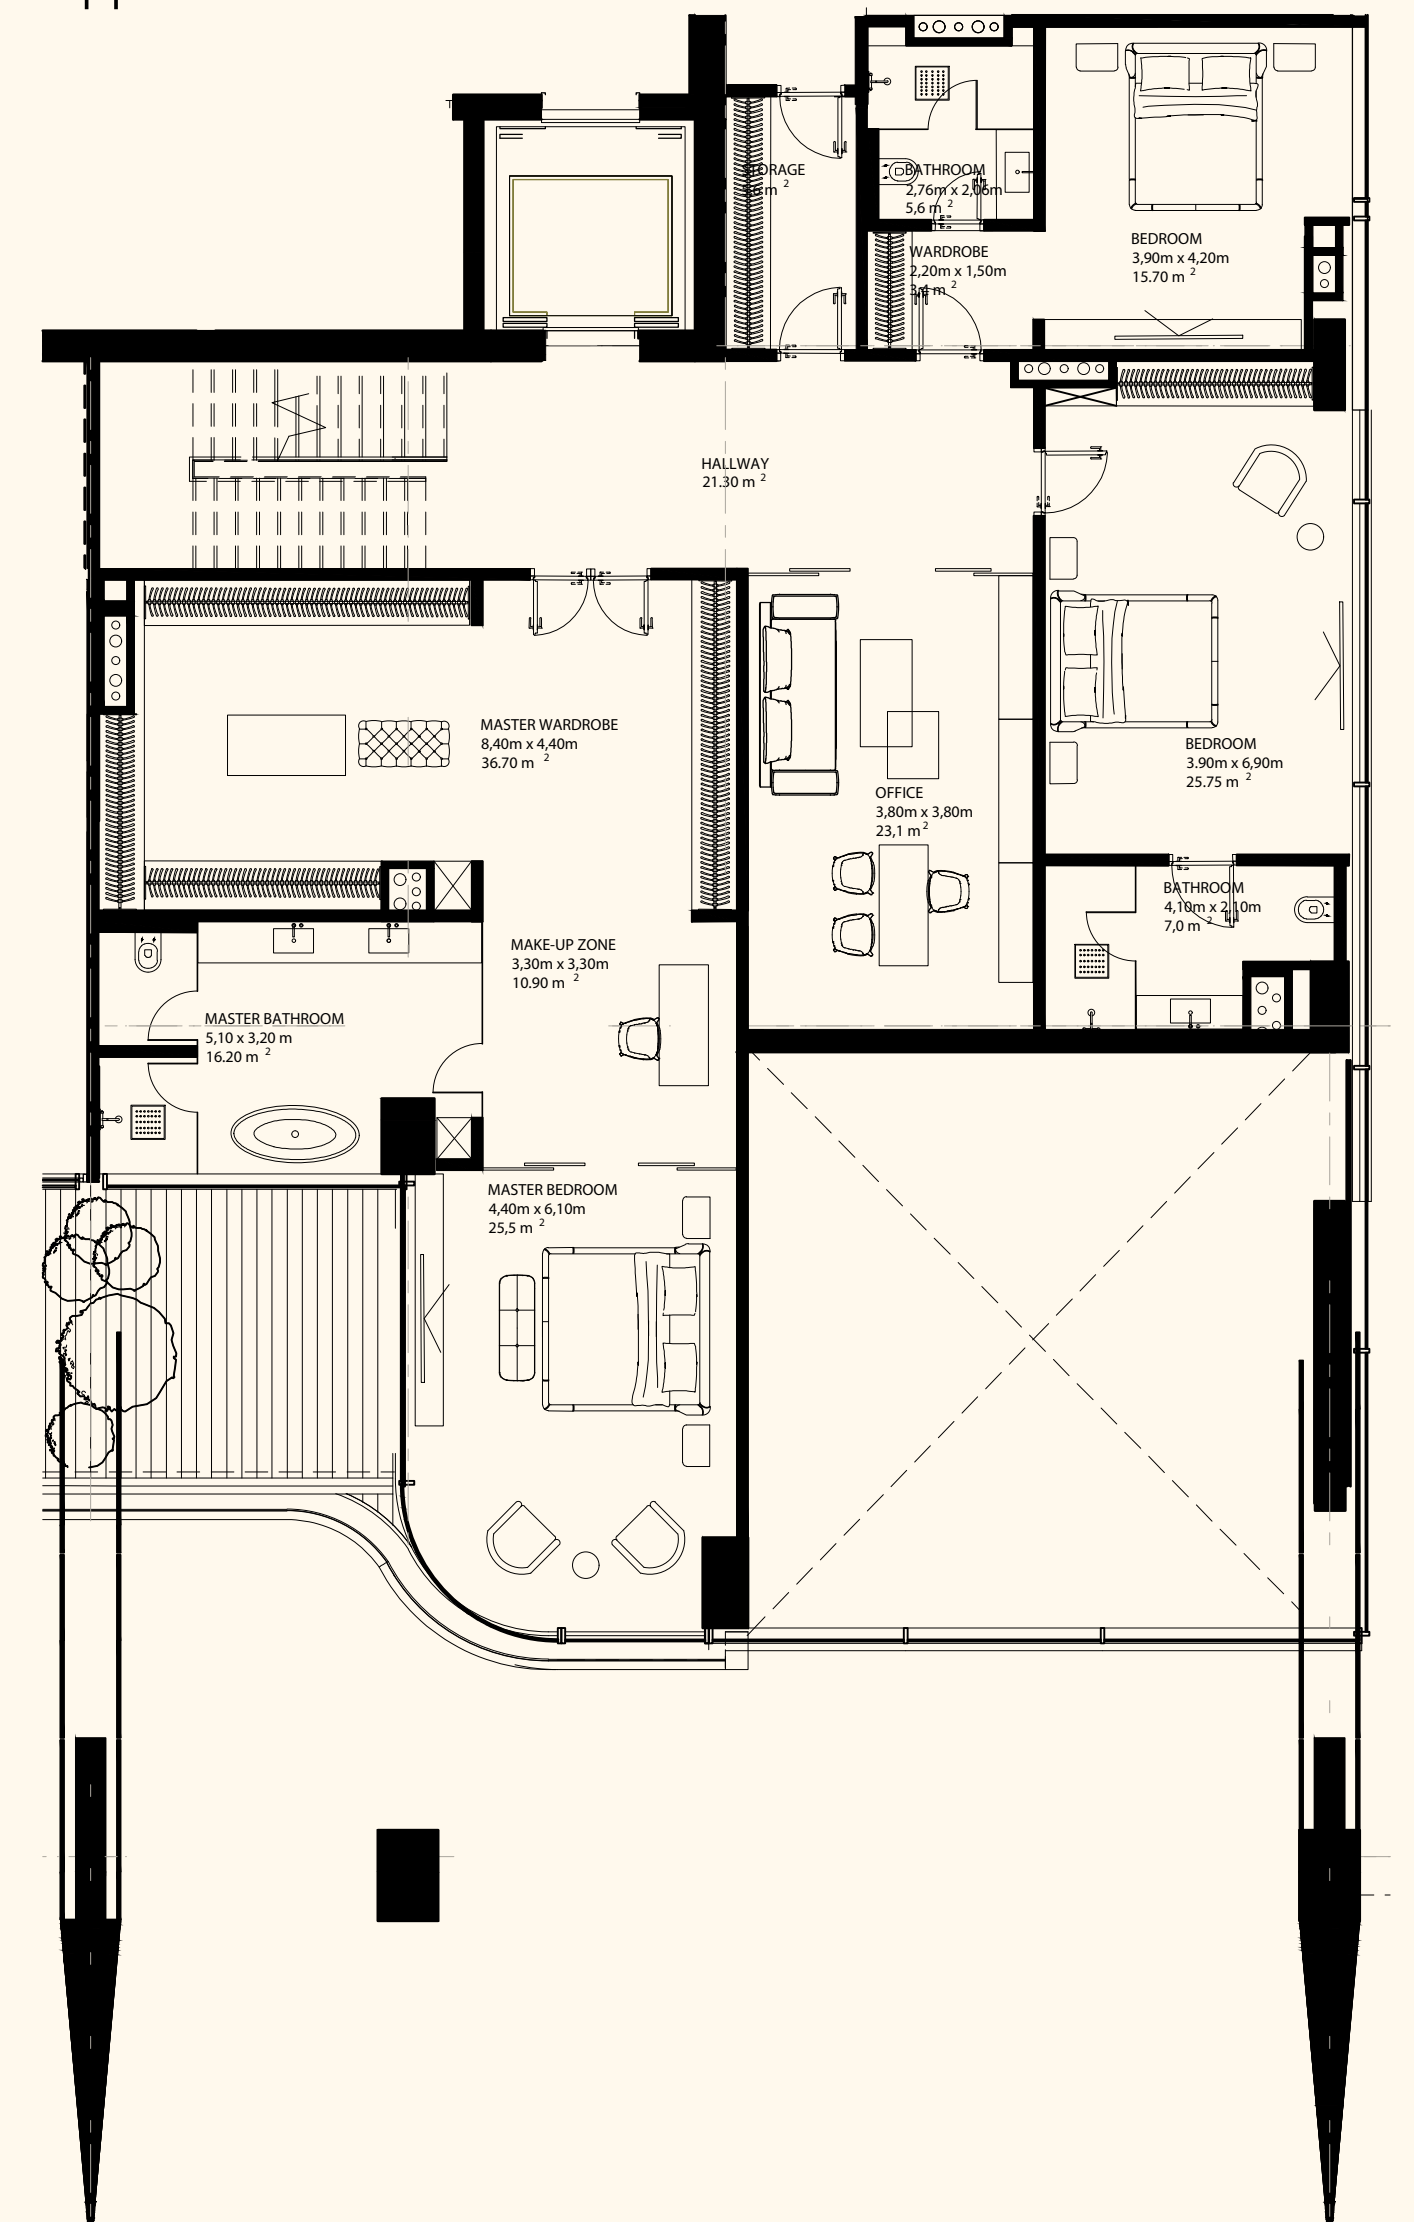

## Unit 604

4 Bedroom Duplex | 6 Bathrooms | 4 Parking Spaces

Residence	5,671 sq. ft.	527 sq. mt.
Terrace	1,742 sq. ft.	162 sq. mt.
<b>Total</b>	<b>7,413 sq. ft.</b>	<b>689 sq. mt.</b>

Lower Level

Upper Level