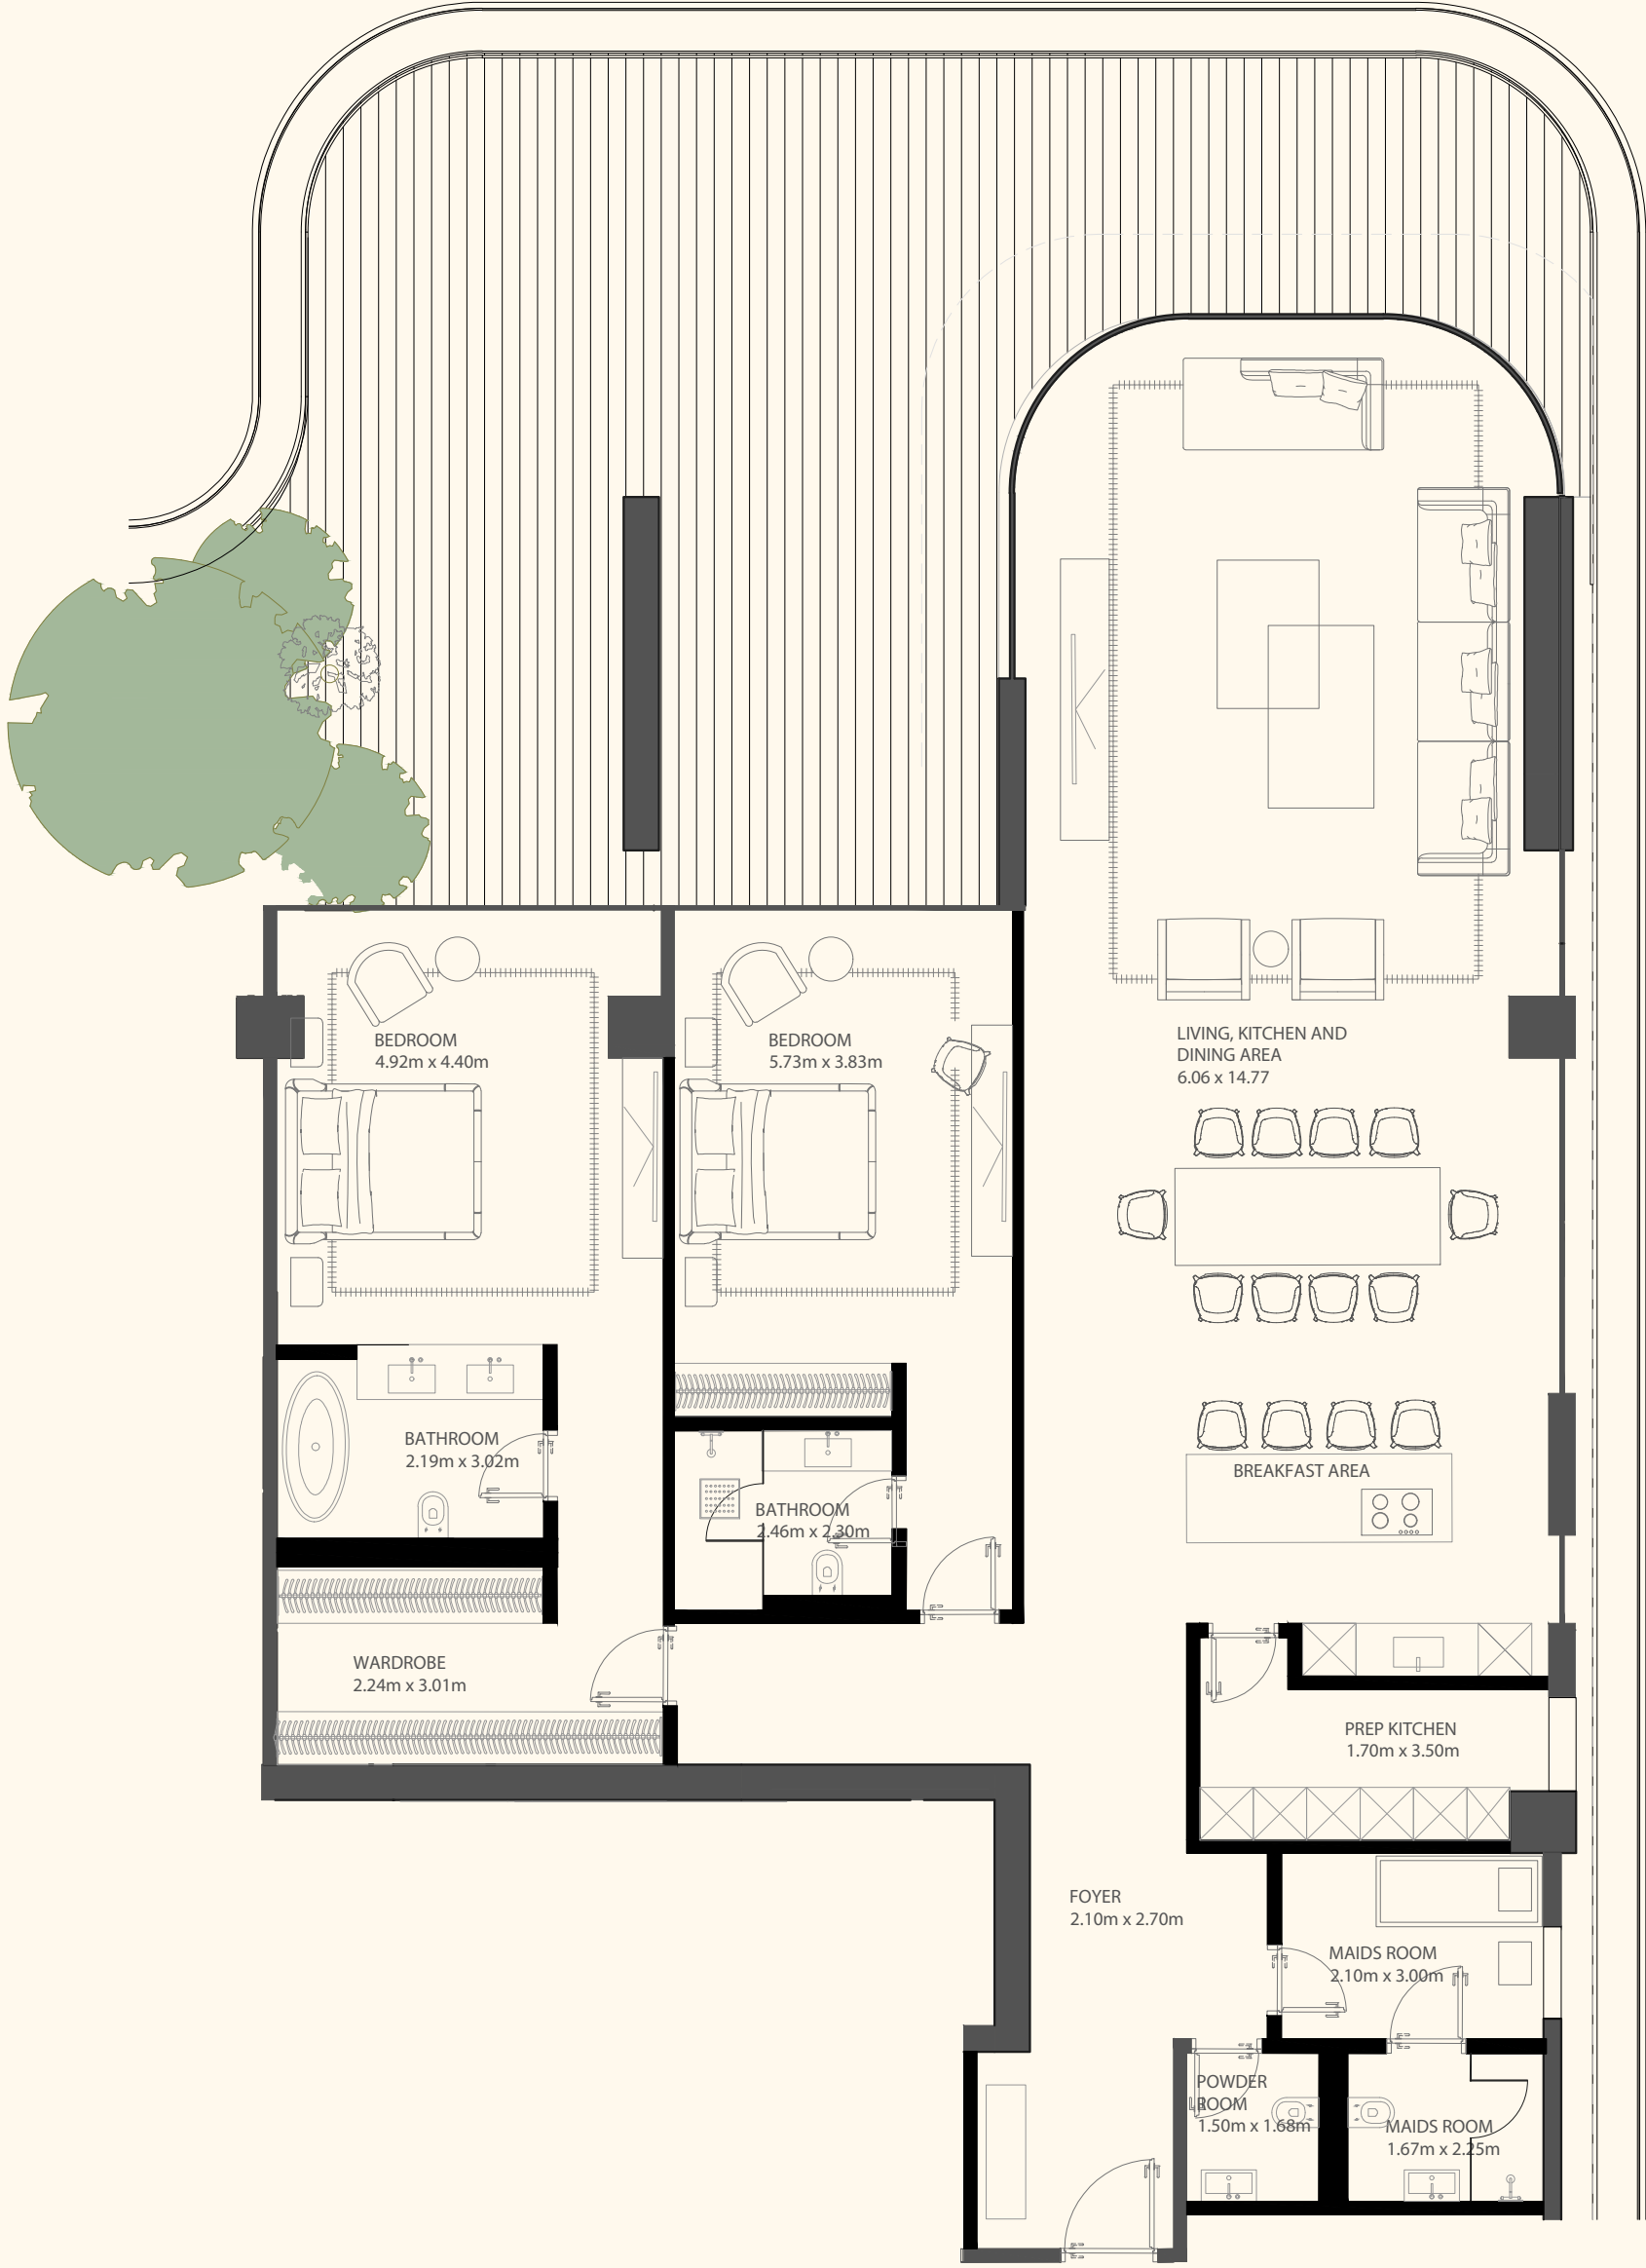

Unit 611

2 Bedrooms | 3 Bathrooms | 2 Parking Spaces

Residence	2,293 sq. ft.	213 sq. mt.
Terrace	1,052 sq. ft.	98 sq. mt.
Total	3,344 sq. ft.	311 sq. mt.