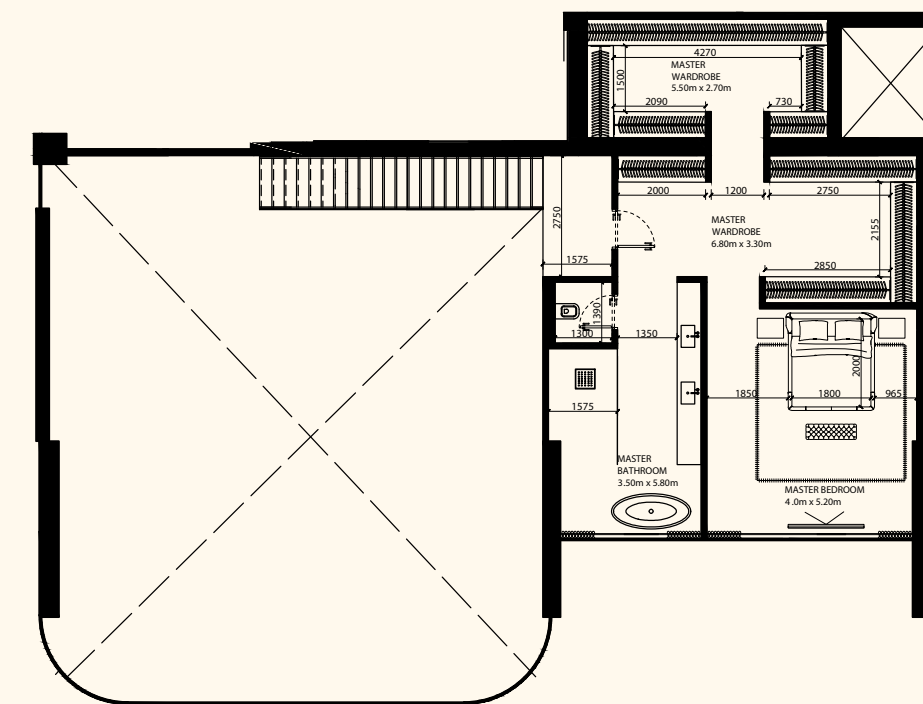

## Unit 205

4 Bedroom Duplex | 6 Bathrooms | 4 Parking Spaces

Residence	6,566 sq. ft.	610 sq. mt.
Terrace	4,578 sq. ft.	425 sq. mt.
<b>Total</b>	<b>11,145 sq. ft.</b>	<b>1,035 sq. mt.</b>

Lower Level

Upper Level