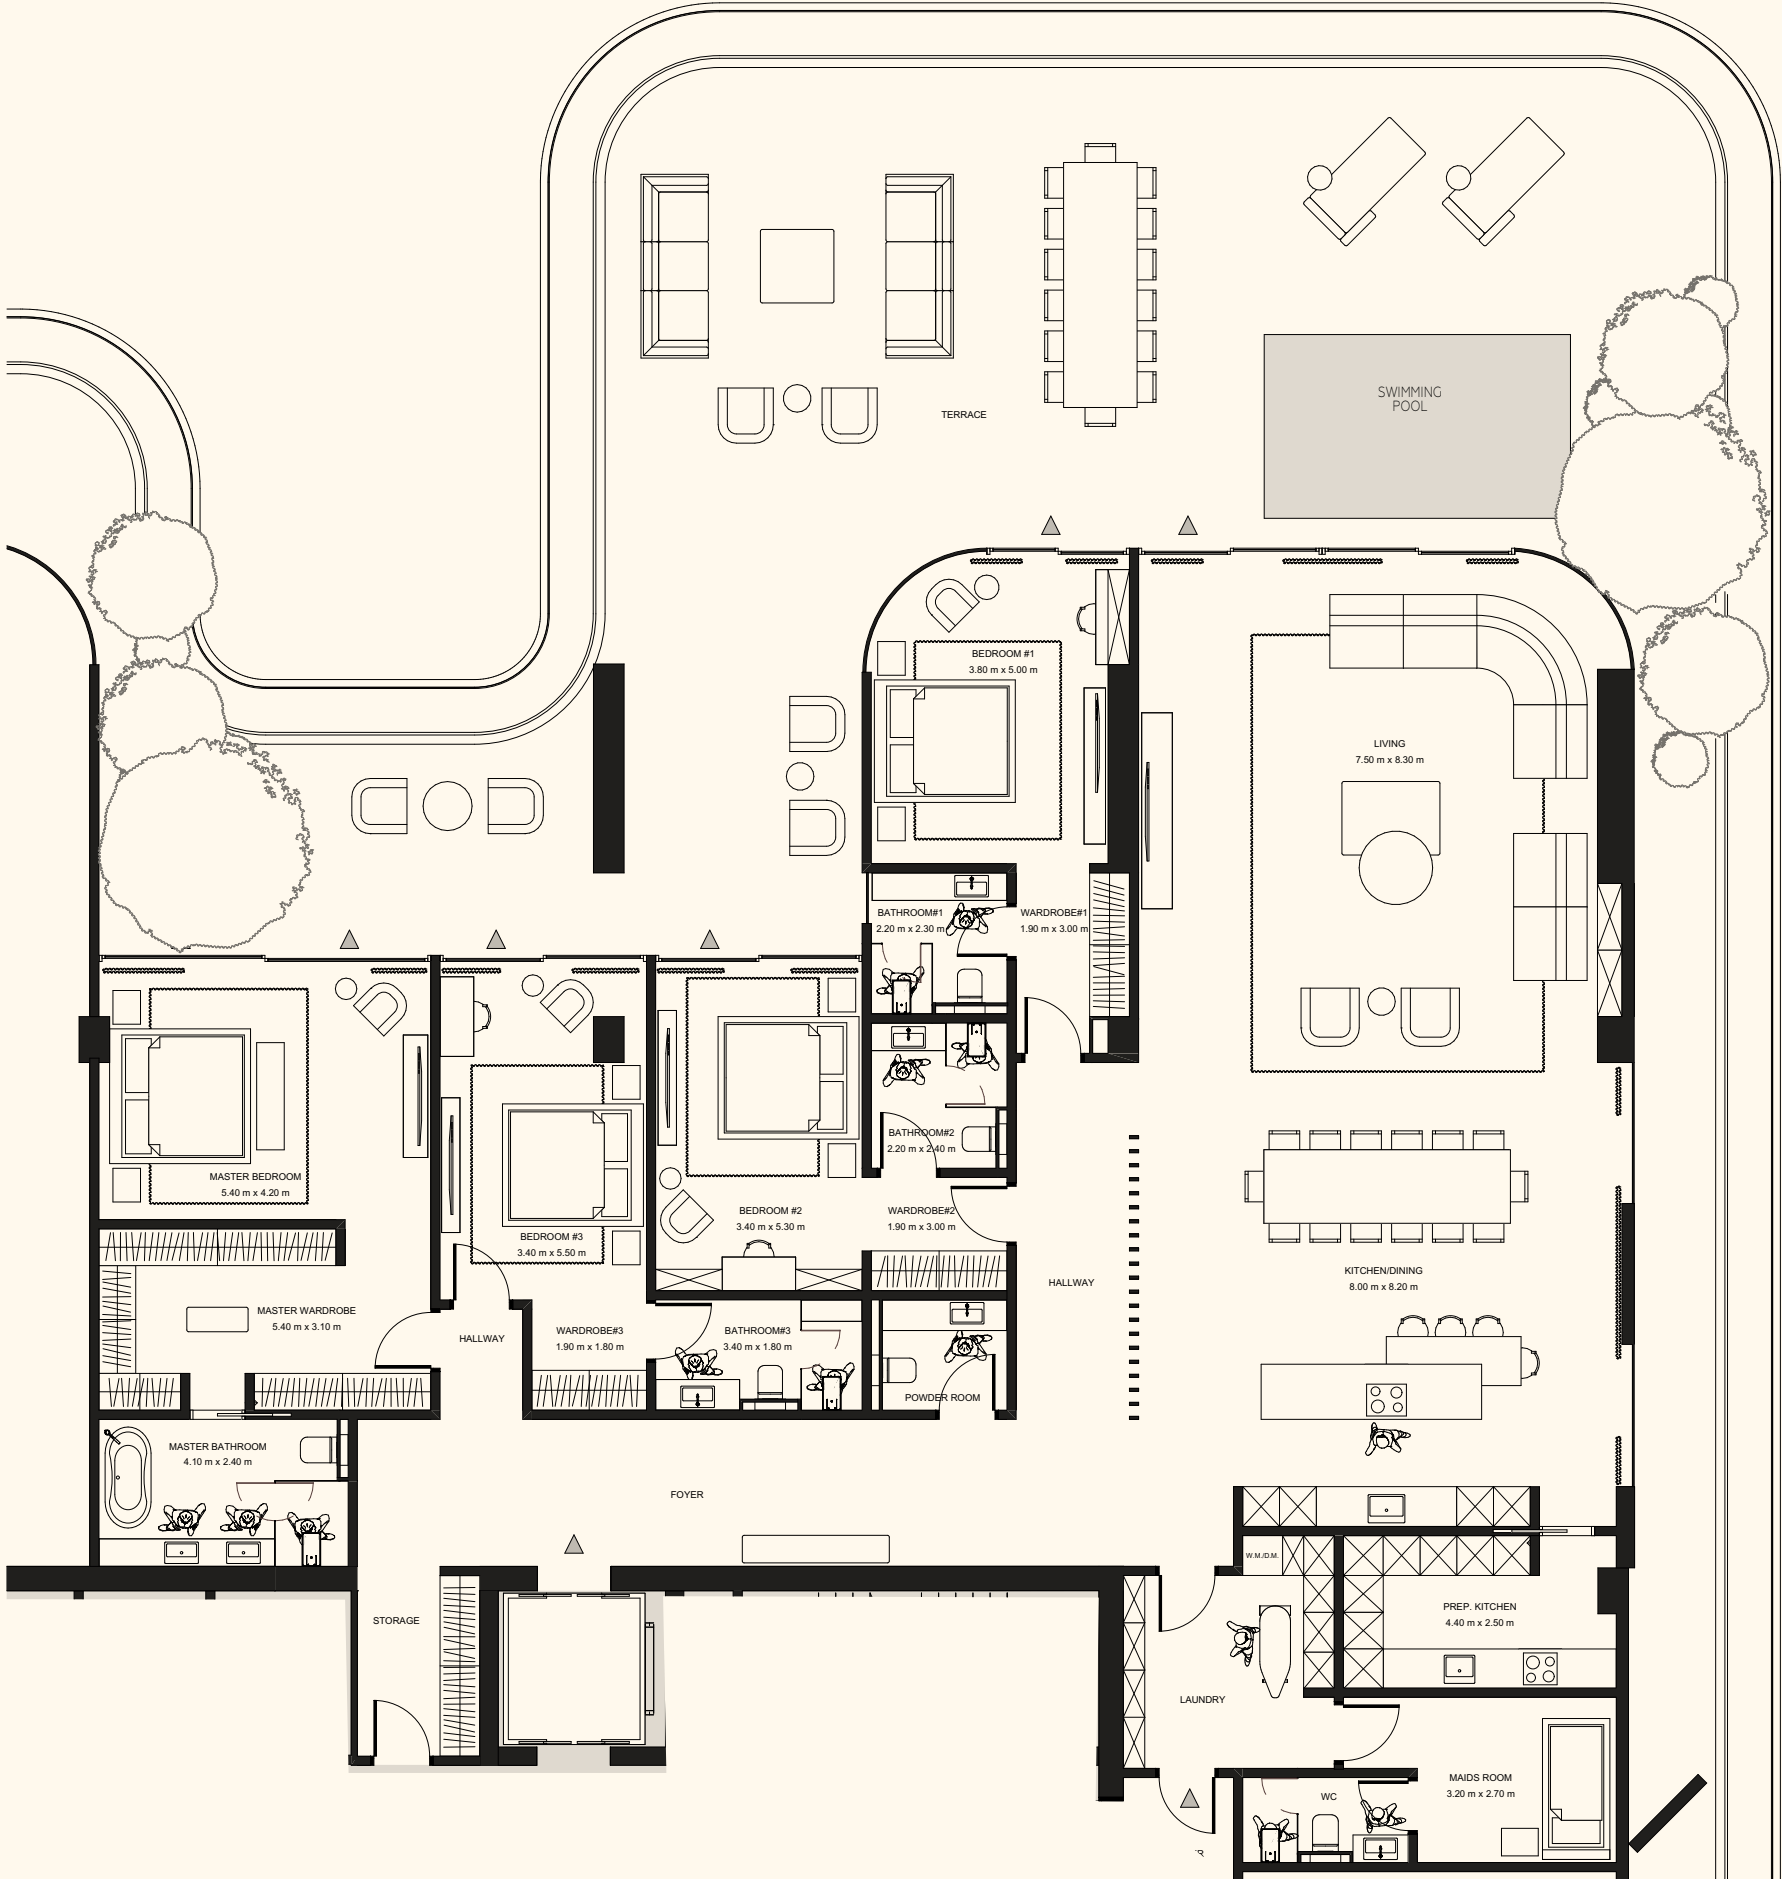

ORLA

DORCHESTER COLLECTION
DUBAI

Unit 603

4 Bedrooms | 6 Bathrooms | 4 Parking Spaces

Residence	3,993 sq. ft.	371 sq. mt.
Terrace	2,533 sq. ft.	235 sq. mt.
Total	6,525 sq. ft.	606 sq. mt.