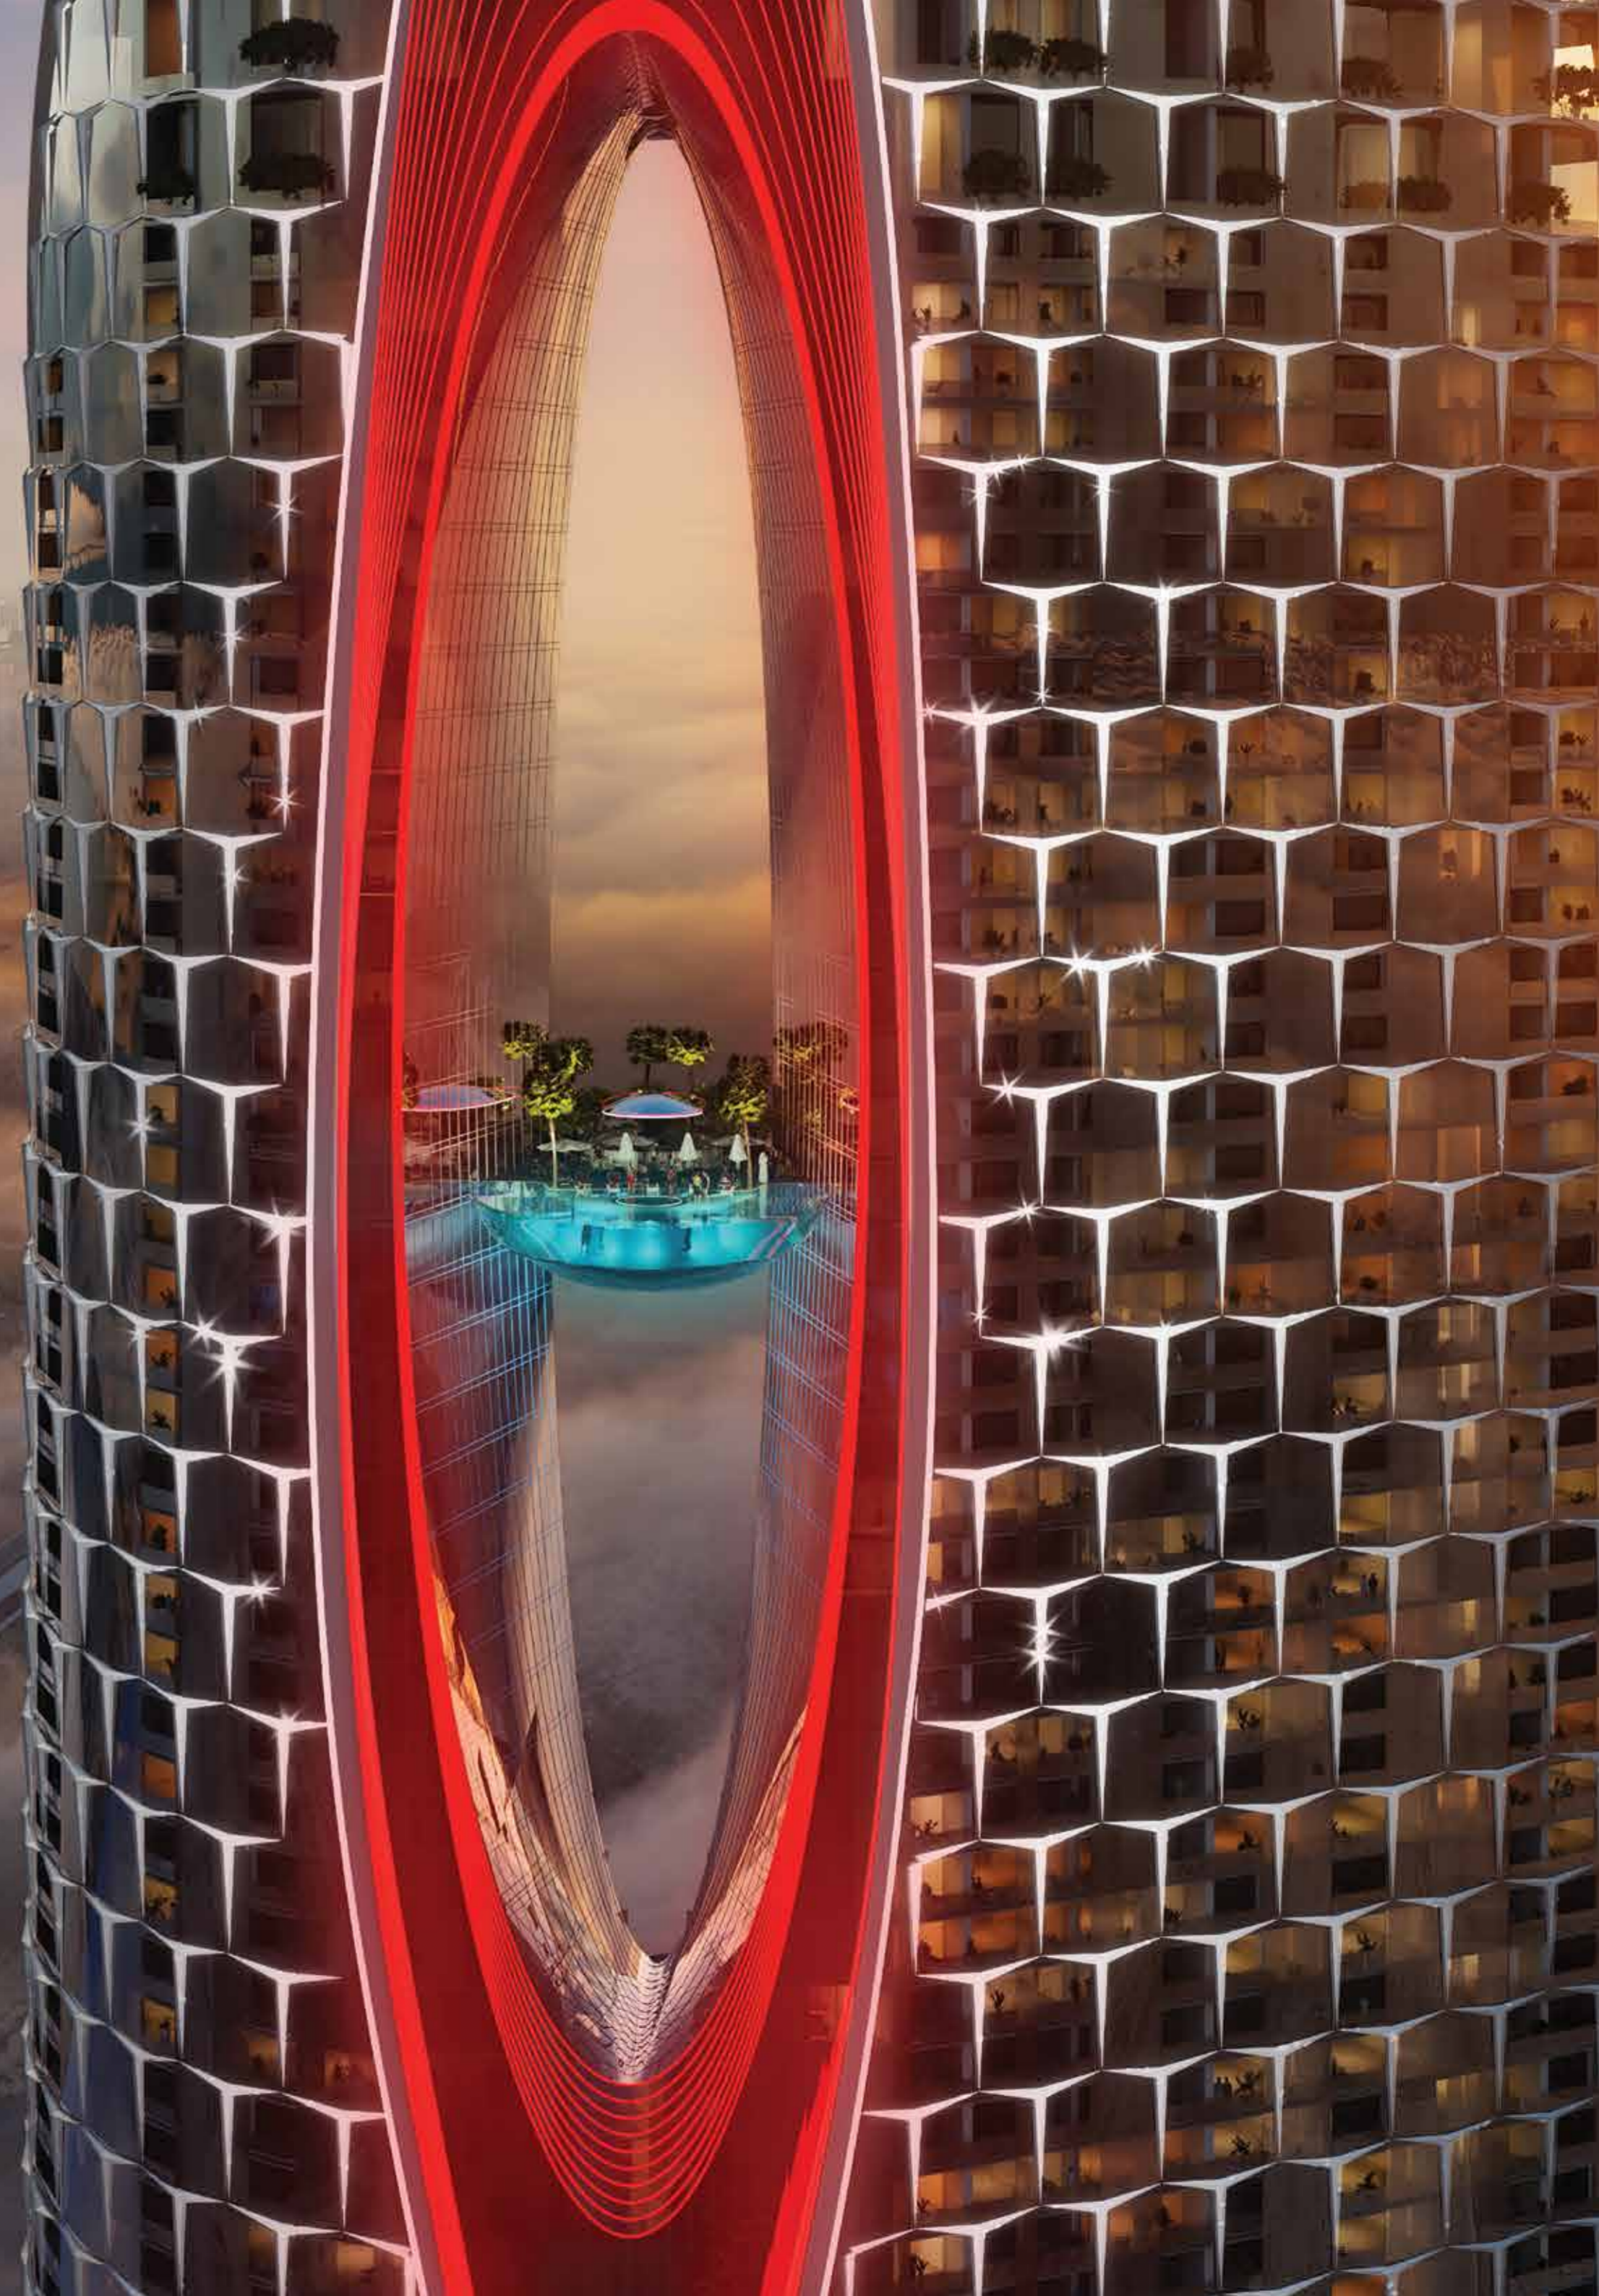

WELCOME HOME
TO THE **FUTURE**.
WELCOME TO

SAFATWO